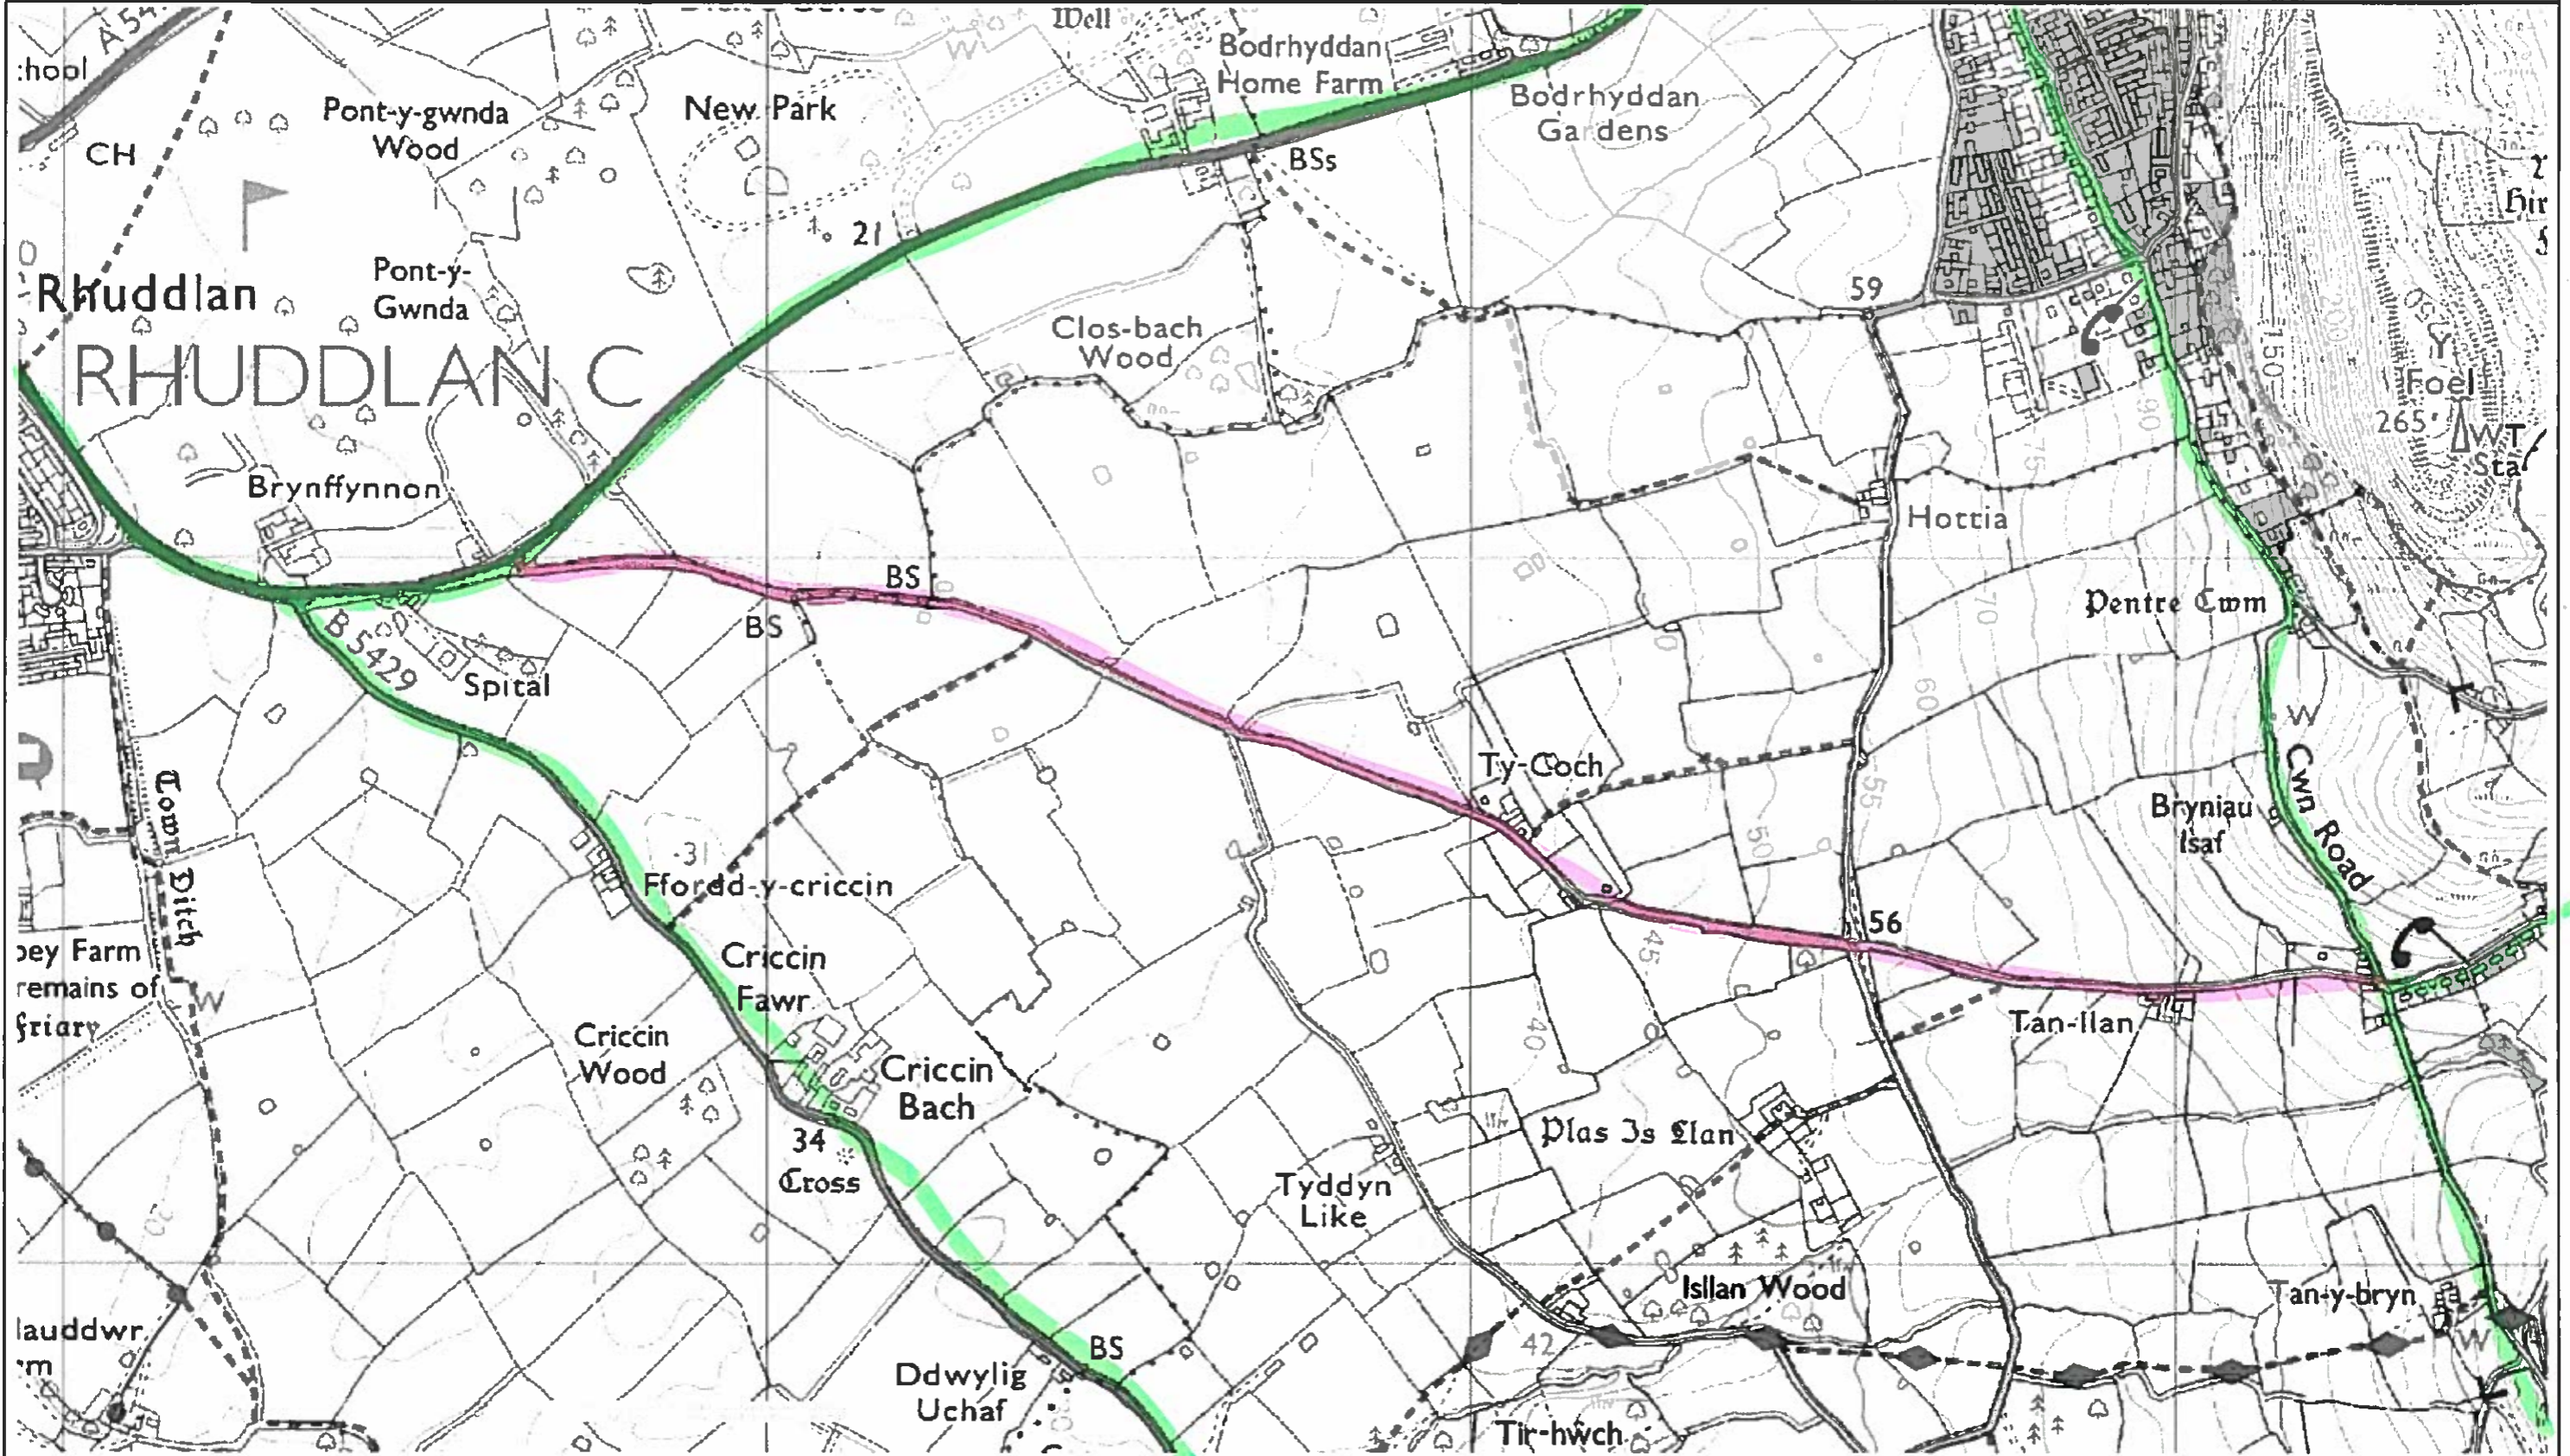

Site 6

Date 4/3/2015
 Scale 1/8937
 Centre = 304734 E 377755 N

This is an extract of the millennium map™ which is copyright Getmapping Plc
 © Hawlfraint y Goron a hawliau cronfa ddata 2014 Arolwg Ordnans 100023408
 © Crown copyright and database rights 2014 Ordnance Survey 100023408